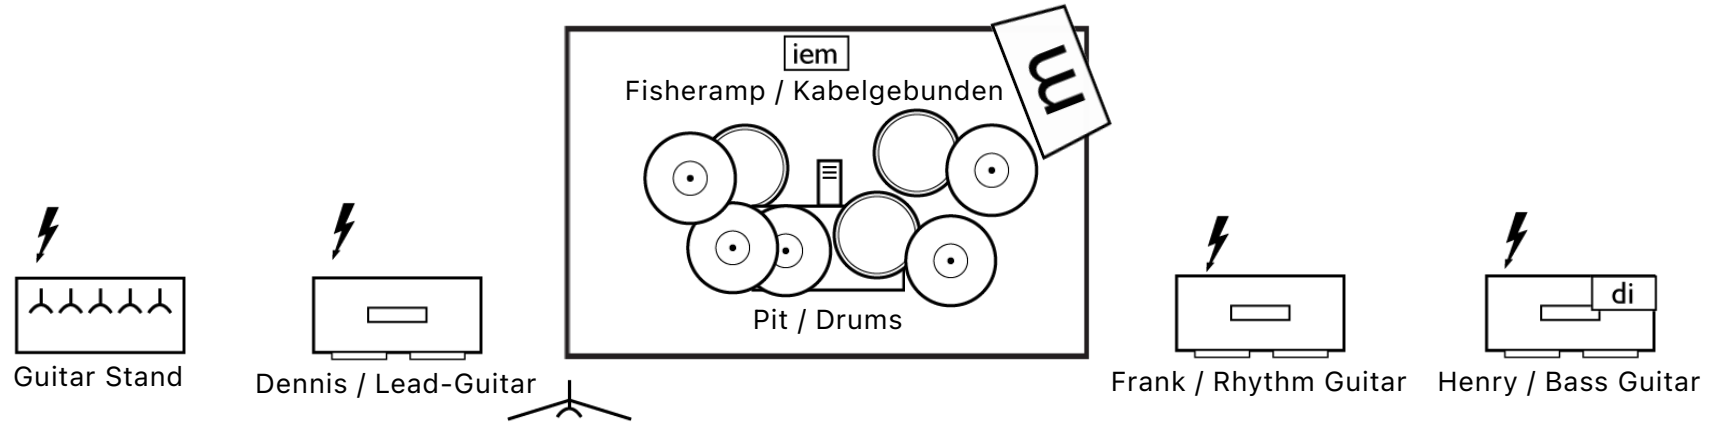

DRUNKEN SWALLOWS

Banner: 5x3m / 3x2m   Drop Curtain: 10x6m

Contact Info

Dennis
(+49)(176)63 87 89 97
live@drunkenswallows.de

Inputs

- Dennis / Backing
- Frank / Lead
- Henry / Backing
- DI Box
- DI Box

Outputs

- Wedge Monitor
- Wedge Monitor
- Wedge Monitor
- Wedge Monitor
- 823-831 MHZ
- 823-832 & 863-865 MHZ
- 823-865 MHZ
- Fisheramp / Kabelgebunden

Other Items

- Riser
- Guitar Stand (2)
- Power Outlet (7)

Notes

1. Funk:
  Bass: 821-832 MHz &
  863-865 MHz
  Lead-Guitar: 823 - 865
  MHz
  Rhythm-Guitar:
  823,2-831,8MHZ &
  863,2-864,8MHZ