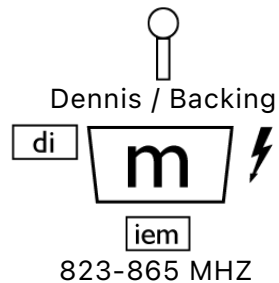

DRUNKEN SWALLOWS

Banner: 5x3m / 3x2m Drop Curtain: 10x6m

Contact Info

Dennis
 (+49)(176)63 87 89 97
 live@drunkenswallows.de

Inputs

-  Dennis / Backing
-  Frank / Lead
-  Henry / Backing
-  DI Box
-  DI Box

Outputs

-  Wedge Monitor
-  Wedge Monitor
-  Wedge Monitor
-  Wedge Monitor
-  823-831 MHZ
-  823-832 & 863-865 MHZ
-  823-865 MHZ
-  Fisheramp / Kabelgebunden

Other Items

-  Riser
-  Guitar Stand (2)
-  Power Outlet (7)