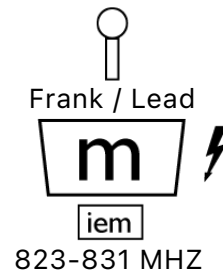

DRUNKEN SWALLOWS

Banner: 5x3m / 3x2m   Drop Curtain: 10x6m

Contact Info

Dennis
(+49)(176)63 87 89 97
live@drunkenswallows.de

Inputs

- Dennis / Backing
- Frank / Lead
- Henry / Backing
- DI Box
- DI Box

Outputs

- Wedge Monitor
- Wedge Monitor
- Wedge Monitor
- Wedge Monitor
- 823-831 MHZ
- 823-832 & 863-865 MHZ
- 823-865 MHZ
- Fisheramp / Kabelgebunden

Other Items

- Riser
- Guitar Stand (2)
- Power Outlet (7)

Notes

1. Funk:
  Bass: 821-832 MHz &
  863-865 MHz
  Lead-Guitar: 823 - 865
  MHz
  Rhythm-Guitar:
  823,2-831,8MHZ &
  863,2-864,8MHZ