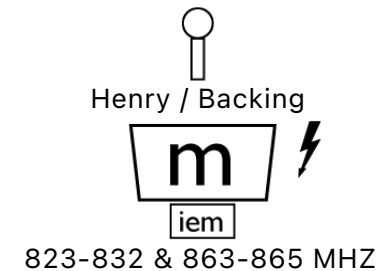

DRUNKEN SWALLOWS

Banner: 5x3m / 3x2m Drop Curtain: 10x6m

Contact Info

Dennis
 (+49)(176)63 87 89 97
 live@drunkenswallows.de

Inputs

-  Dennis / Backing
-  Frank / Lead
-  Henry / Backing
-  DI Box
-  DI Box

Outputs

-  Wedge Monitor
-  Wedge Monitor
-  Wedge Monitor
-  Wedge Monitor
-  823-831 MHZ
-  823-832 & 863-865 MHZ
-  823-865 MHZ
-  Fisheramp / Kabelgebunden

Other Items

-  Riser
-  Guitar Stand (2)
-  Power Outlet (7)